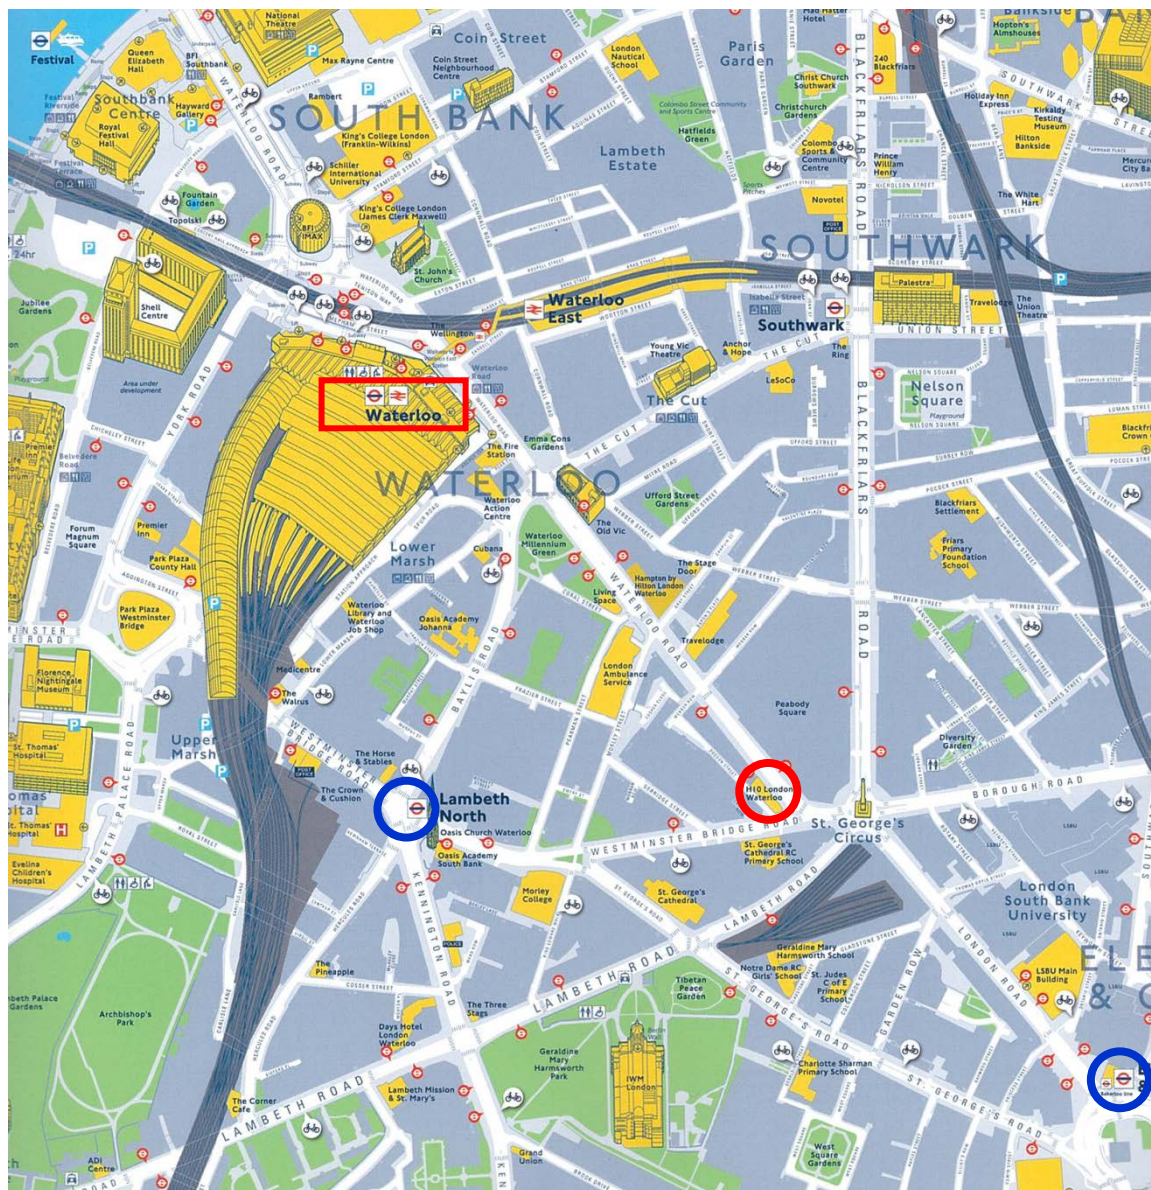

TRAINING CENTRE MAP LONDON WATERLOO

Elephant & Castle
Underground

- **Address:** H10 Hotel
284 - 302 Waterloo Road
London SE1 8RQ
- **Nearest Overland Station:** Waterloo & Waterloo East
- **Nearest Underground Station:** Waterloo (Northern, Bakerloo, Jubilee, Waterloo & City Lines)
Elephant & Castle (Northern, Bakerloo & Thameslink)