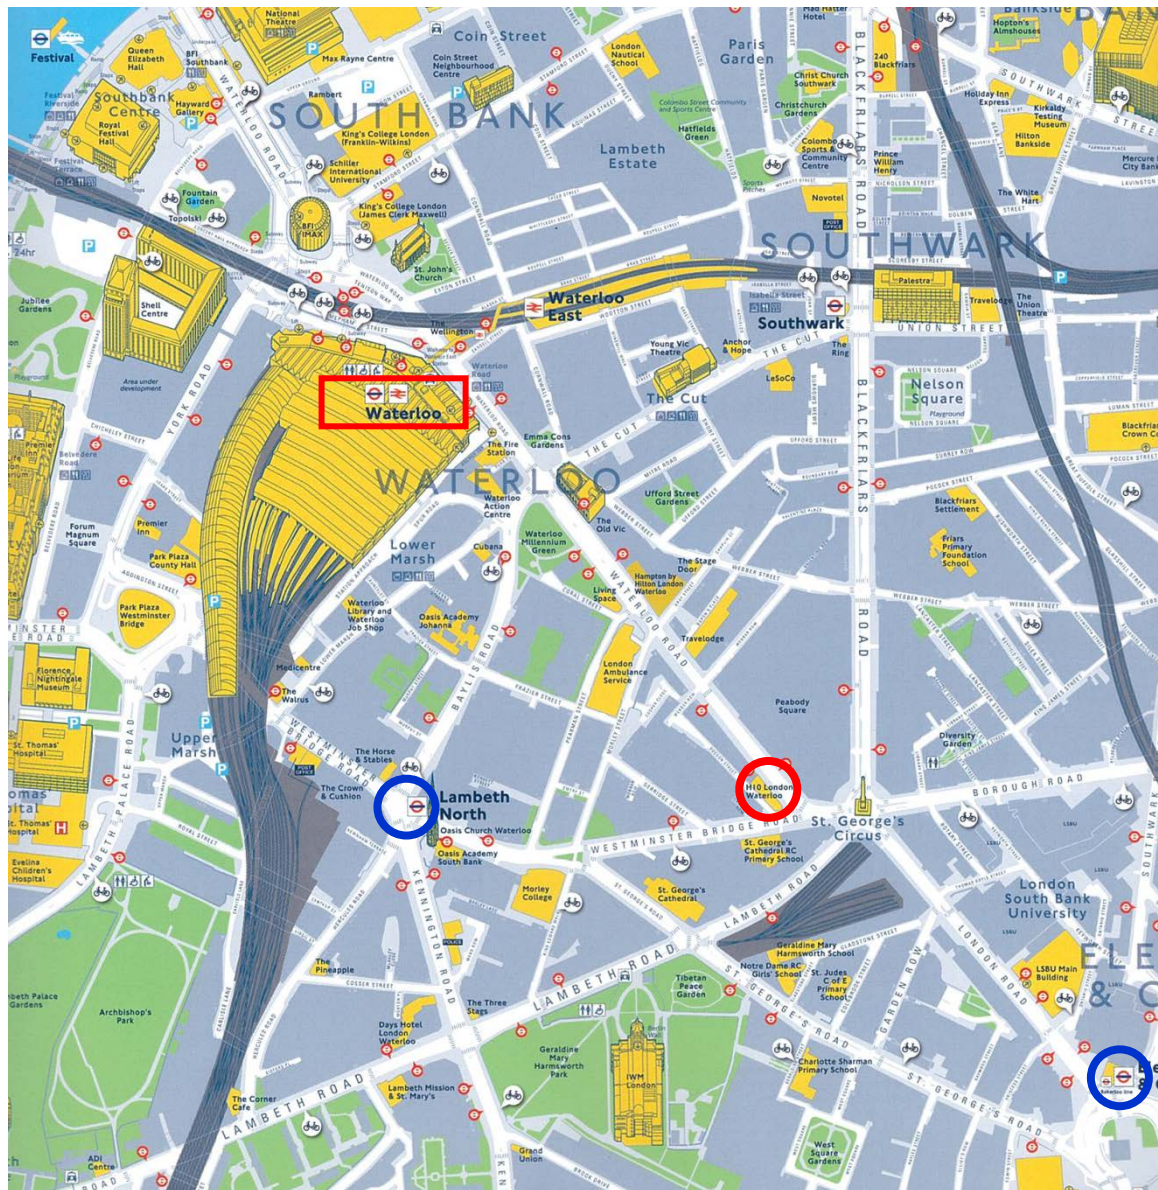

## TRAINING CENTRE MAP LONDON WATERLOO

Elephant & Castle  
Underground

- **Address:** H10 Hotel  
284 - 302 Waterloo Road  
London SE1 8RQ
- **Nearest Overland Station:** Waterloo & Waterloo East
- **Nearest Underground Station:** Waterloo (Northern, Bakerloo, Jubilee, Waterloo & City Lines)  
Elephant & Castle (Northern, Bakerloo & Thameslink)