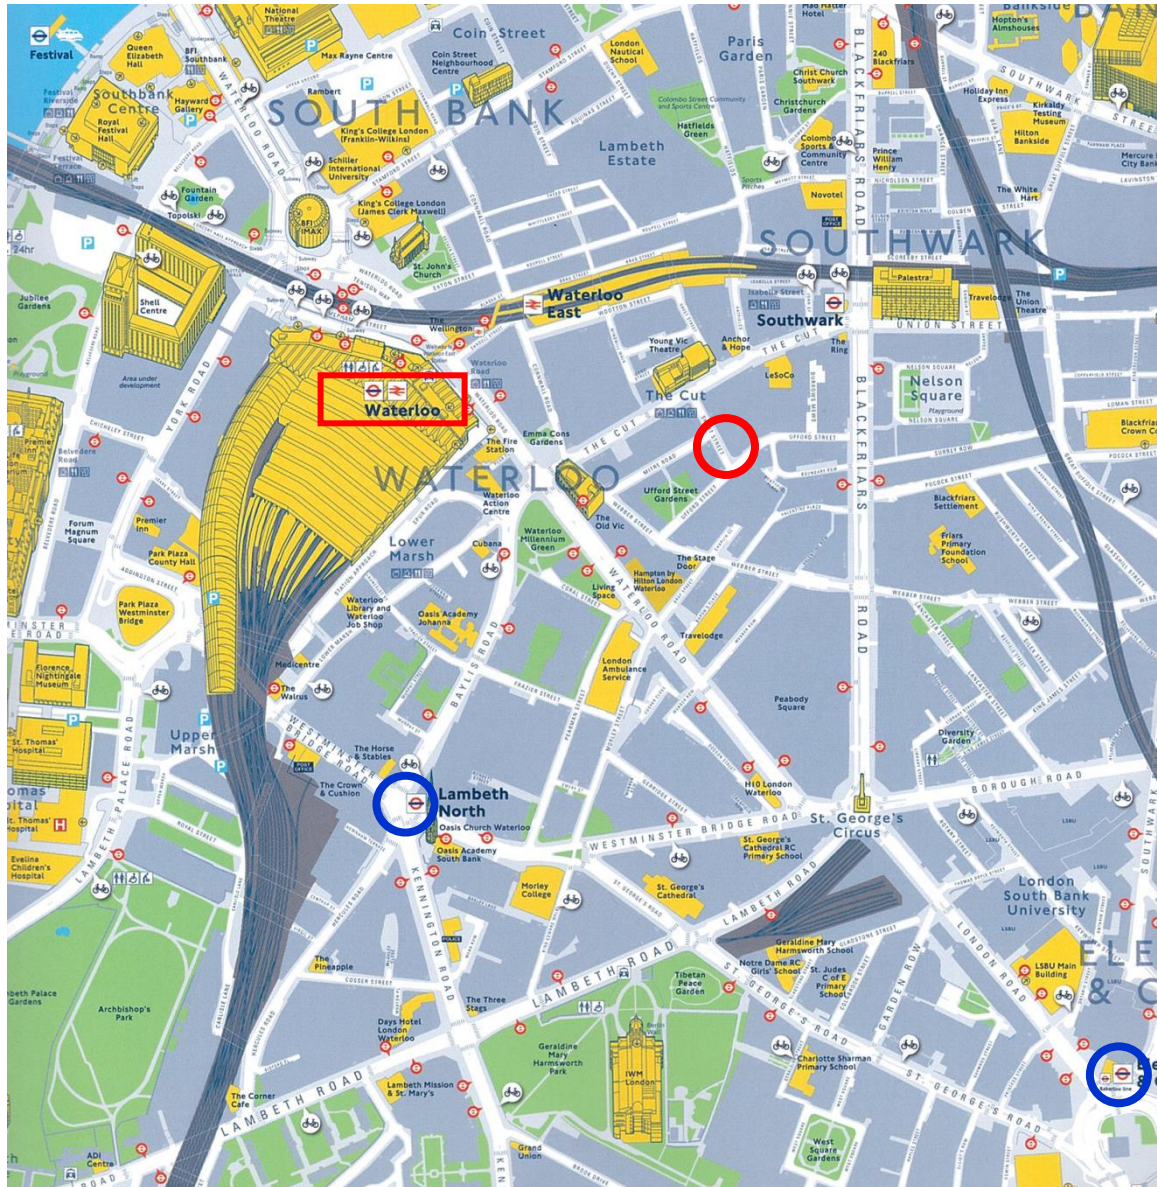

TRAINING CENTRE MAP LONDON WATERLOO

Elephant & Castle
Underground

○ Address:

St Andrew's Church Hall
Short Street
London SE1 8LJ

□ Nearest Overland Station:

Waterloo & Waterloo East

○ Nearest Underground Station:

Waterloo (Northern, Bakerloo, Jubilee, Waterloo & City Lines)
Elephant & Castle (Northern, Bakerloo & Thameslink)

Should you require any assistance on the day of the course, please contact your tutor:

Peter Mayhew 07831 647 141