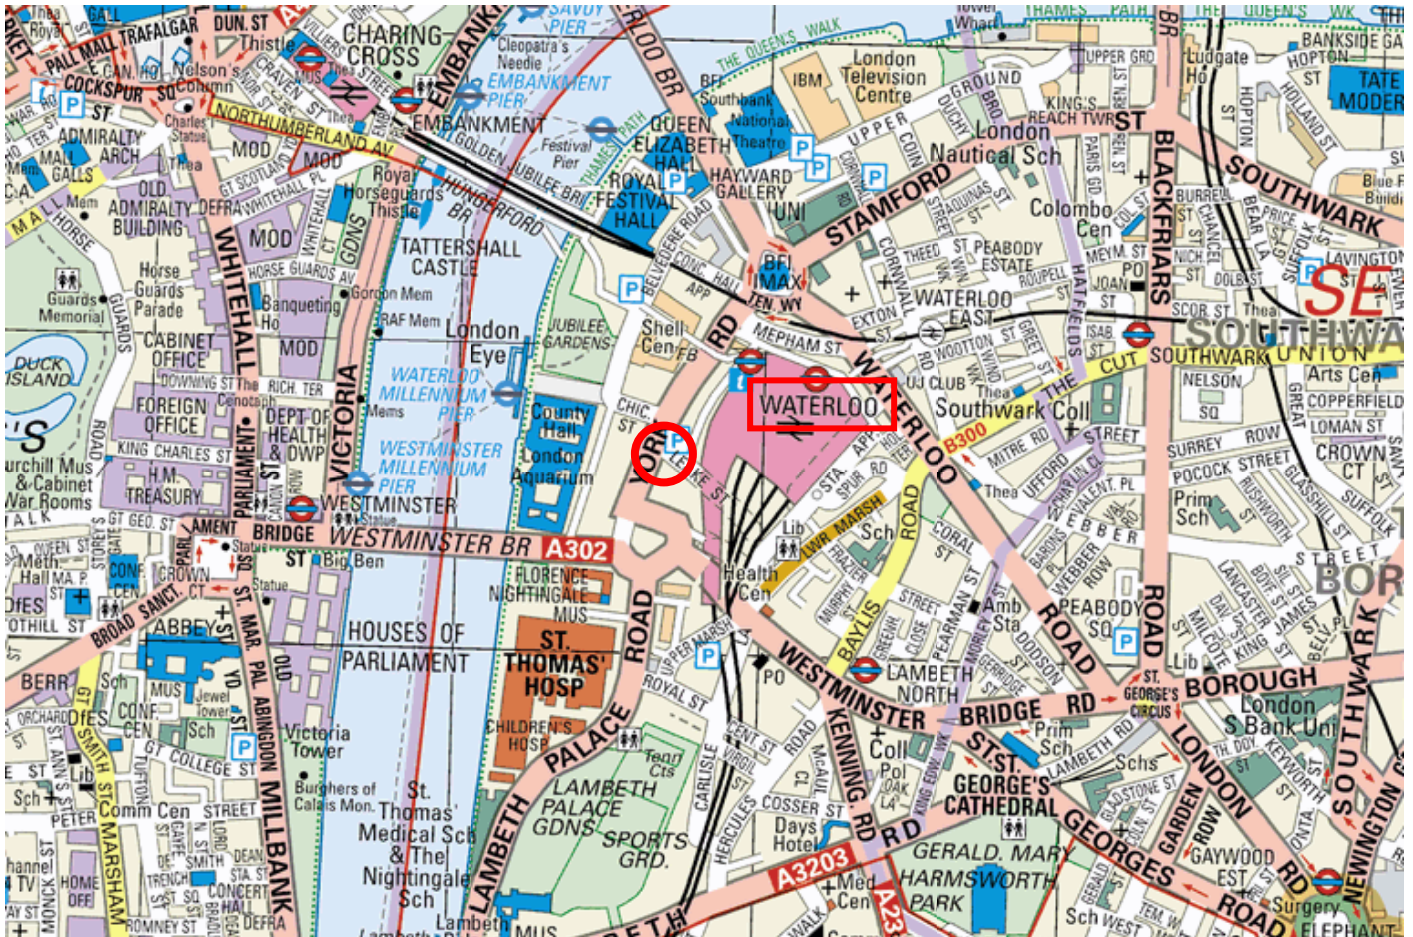

TRAINING CENTRE MAP LONDON WATERLOO

○ Address:

Guys & St Thomas Education Centre
75 - 79 York Road
London SE1 7NJ

□ Nearest Overland Station:

Waterloo / Waterloo East

Nearest Underground Station:

Waterloo (Northern, Bakerloo, Jubilee,
Waterloo & City Lines)